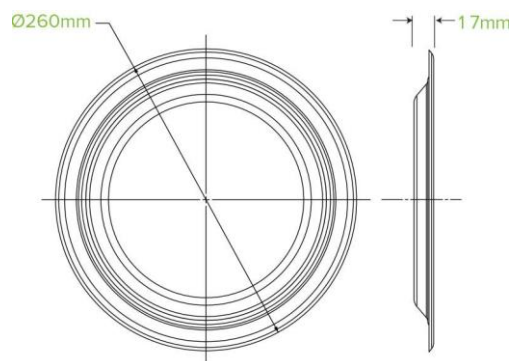

20 Pack – 25cm / 10" White BioPlates RT-B-PL-10-5X20P-P

Our plastic-free plates are made from rapidly renewable sugarcane pulp, a by-product of the sugar refining industry. These disposable plates are packaged for retail sale and are shelf-ready in paper boxes. Each carton has 5 retail boxes and each box has 20 dinner plates.

Carton quantity: 100	Sleeves per carton: 5	Units per sleeve: 20
Carton Size LxWxH (cm): 28x27.5x21.5	Carton gross weight (kg): 2.500000	Carton barcode: 19344062065170
Raw Material: Bagasse - White (80% sugarcane pulp)	Lining/coating: None	Window Material: None
Printing Type: Offset	Inks: Food Contact Safe Inks	Dimensions top LxW (mm): 260x260
Dimensions base LxW (mm): 260x260	Product Depth: 17	Thickness: 0.6mm
Use: Hot, Cold, Wet & Dry Products	Manufactured: China	Customise: Yes - Please Contact Our Team For More Information
MOQ custom: MOQ apply see custom packaging	Mould fees: Yes - see custom packaging	Environmental production certified: TBC
Quality product certified: TBC	Factory food safety certified: TBC	Corporate social accreditation: TBC
Home compostable: No	Industrially compostable: No	Recyclable: No